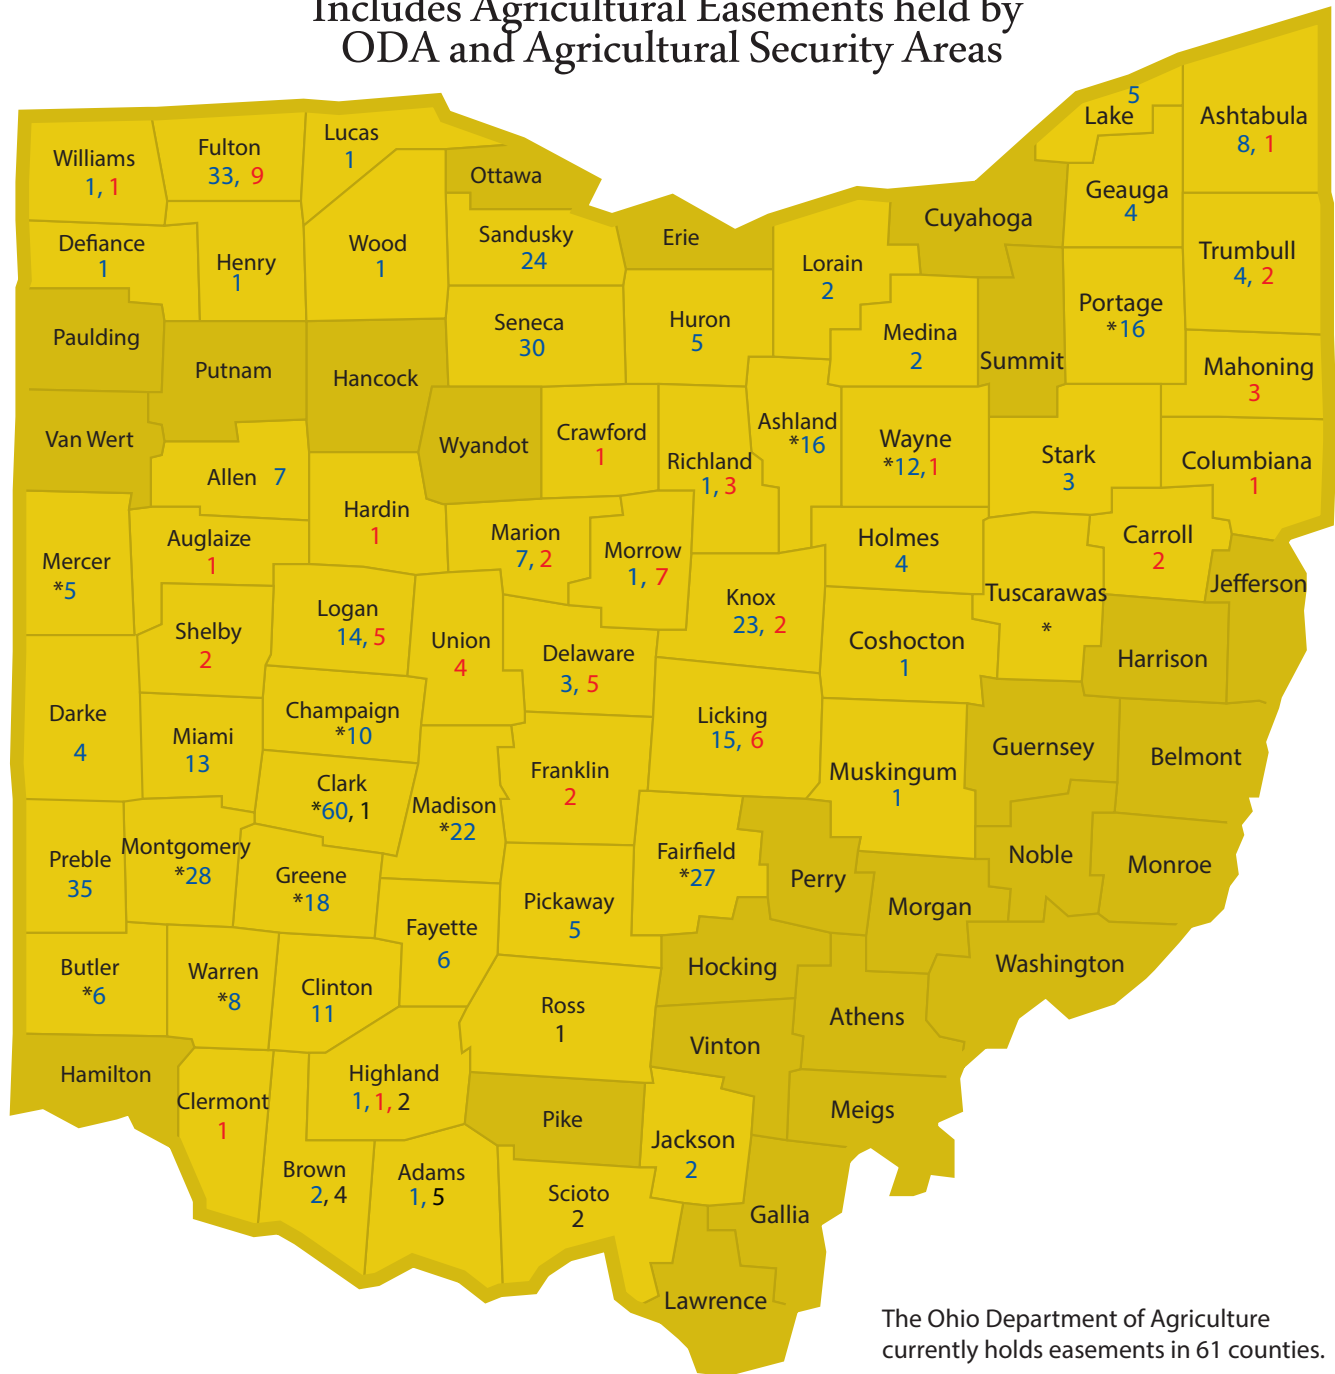

# Ohio Farmland Preservation Map

Includes Agricultural Easements held by  
ODA and Agricultural Security Areas

Program	No. of Farms	Acres
Clean Ohio Agricultural Easement Purchase Program	514	82,174
Ohio Agricultural Easement Donation Program	64	7,407
Tobacco Agricultural Easement Purchase Program (2002)	14	2,942
<b>TOTAL</b>	<b>592</b>	<b>92,523</b>
Ohio Agricultural Security Areas*	24	20,525

This map includes all finalized easements as of December 31, 2020