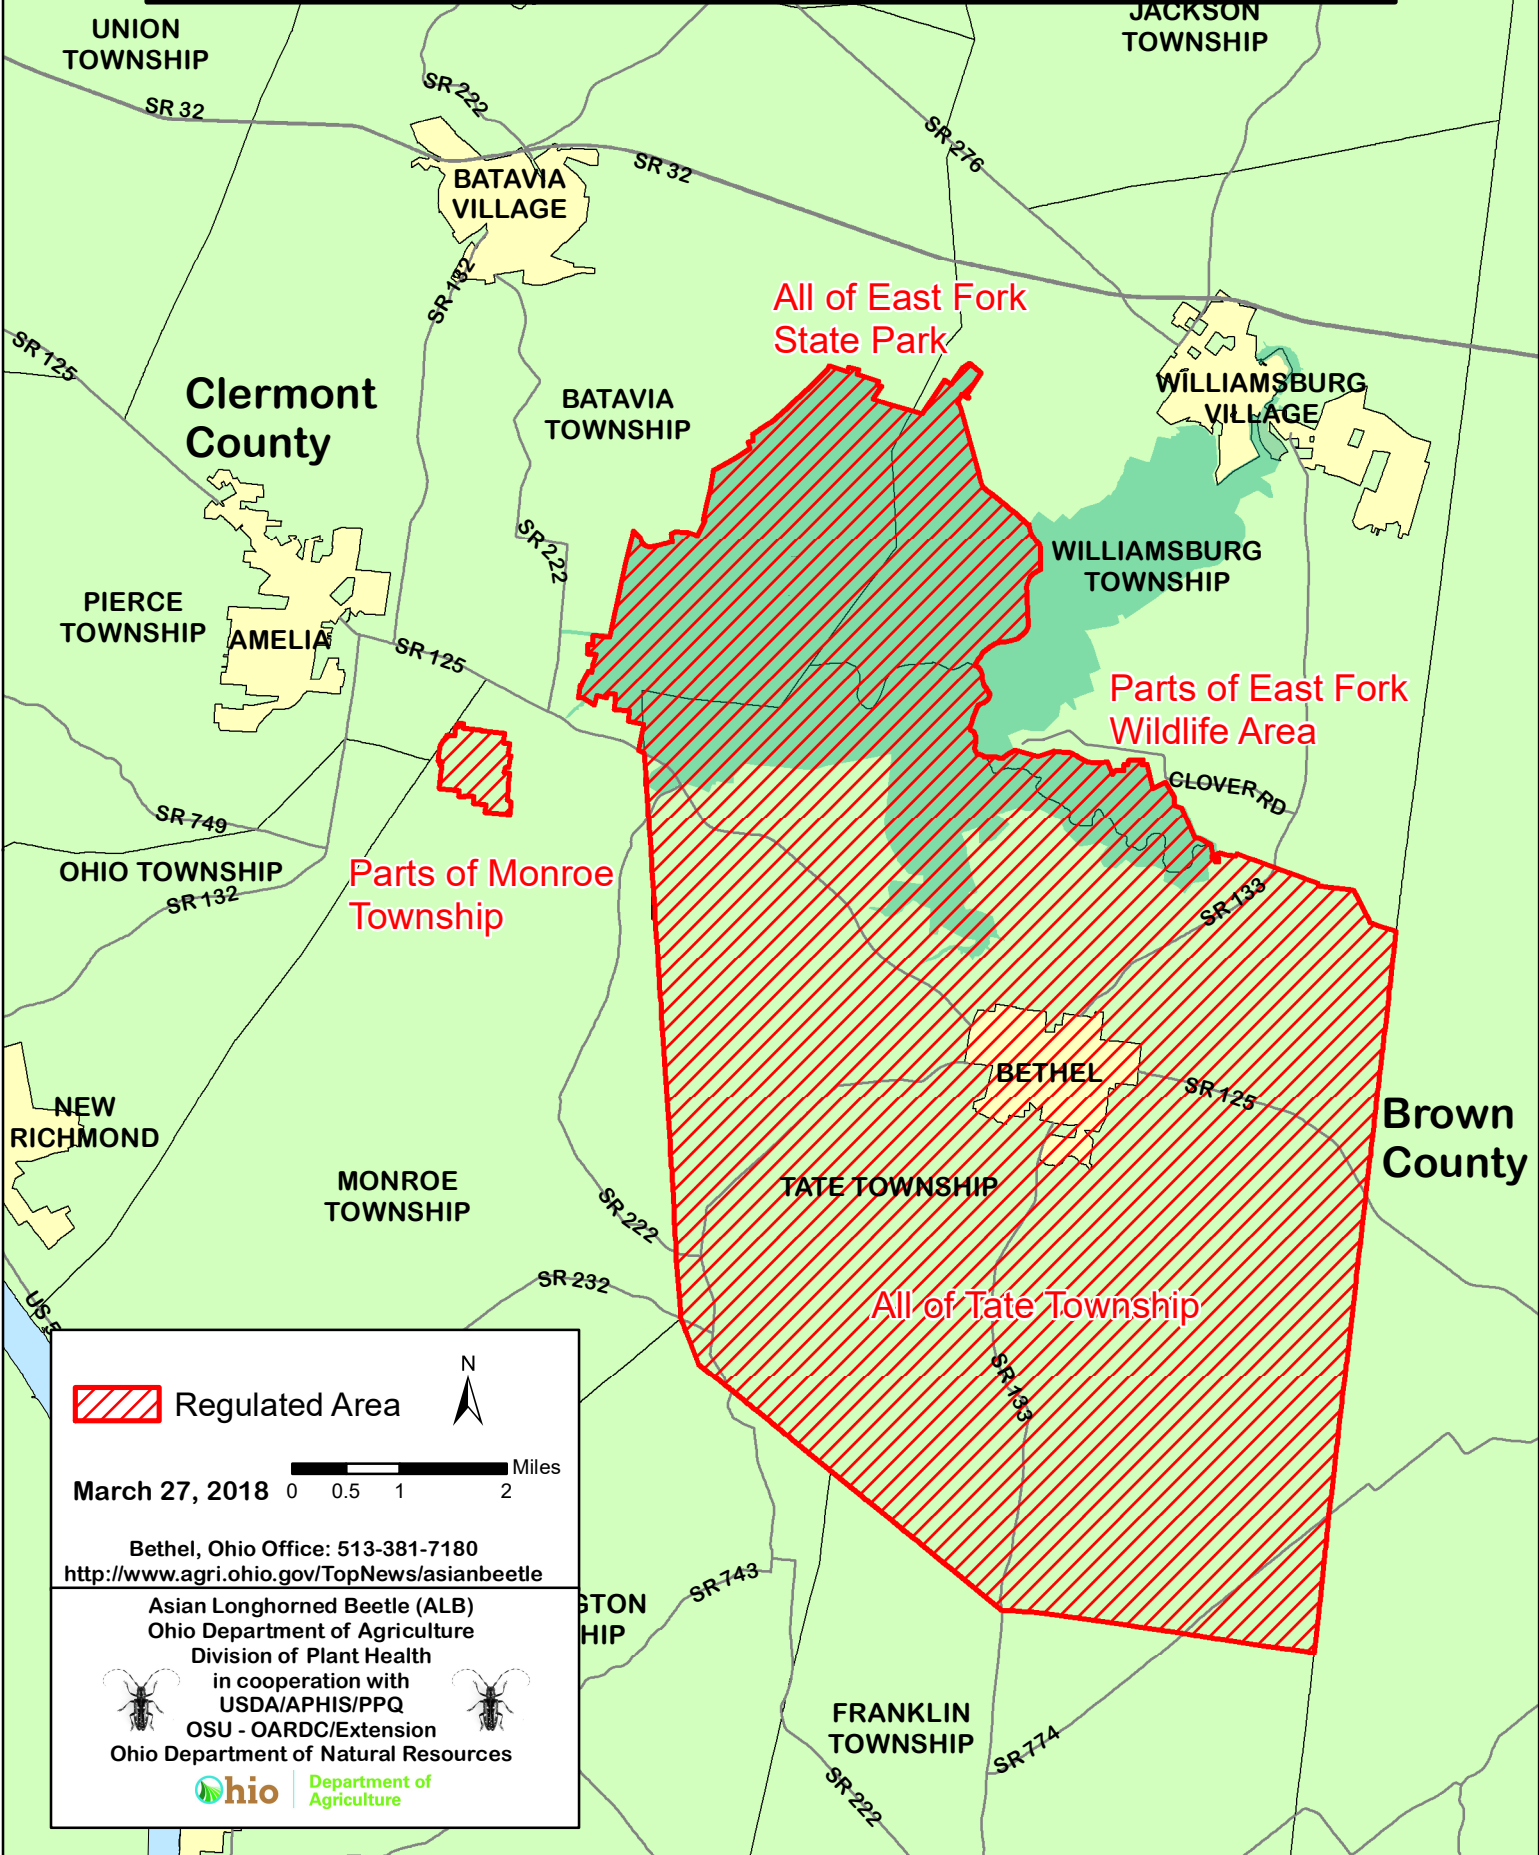

Ohio's Asian Longhorned Beetle Quarantine

 Regulated Area

March 27, 2018

0 0.5 1 2 Miles

Bethel, Ohio Office: 513-381-7180
<http://www.agri.ohio.gov/TopNews/asianbeetle>

Asian Longhorned Beetle (ALB)
Ohio Department of Agriculture
Division of Plant Health
in cooperation with
USDA/APHIS/PPQ
OSU - OARDC/Extension
Ohio Department of Natural Resources