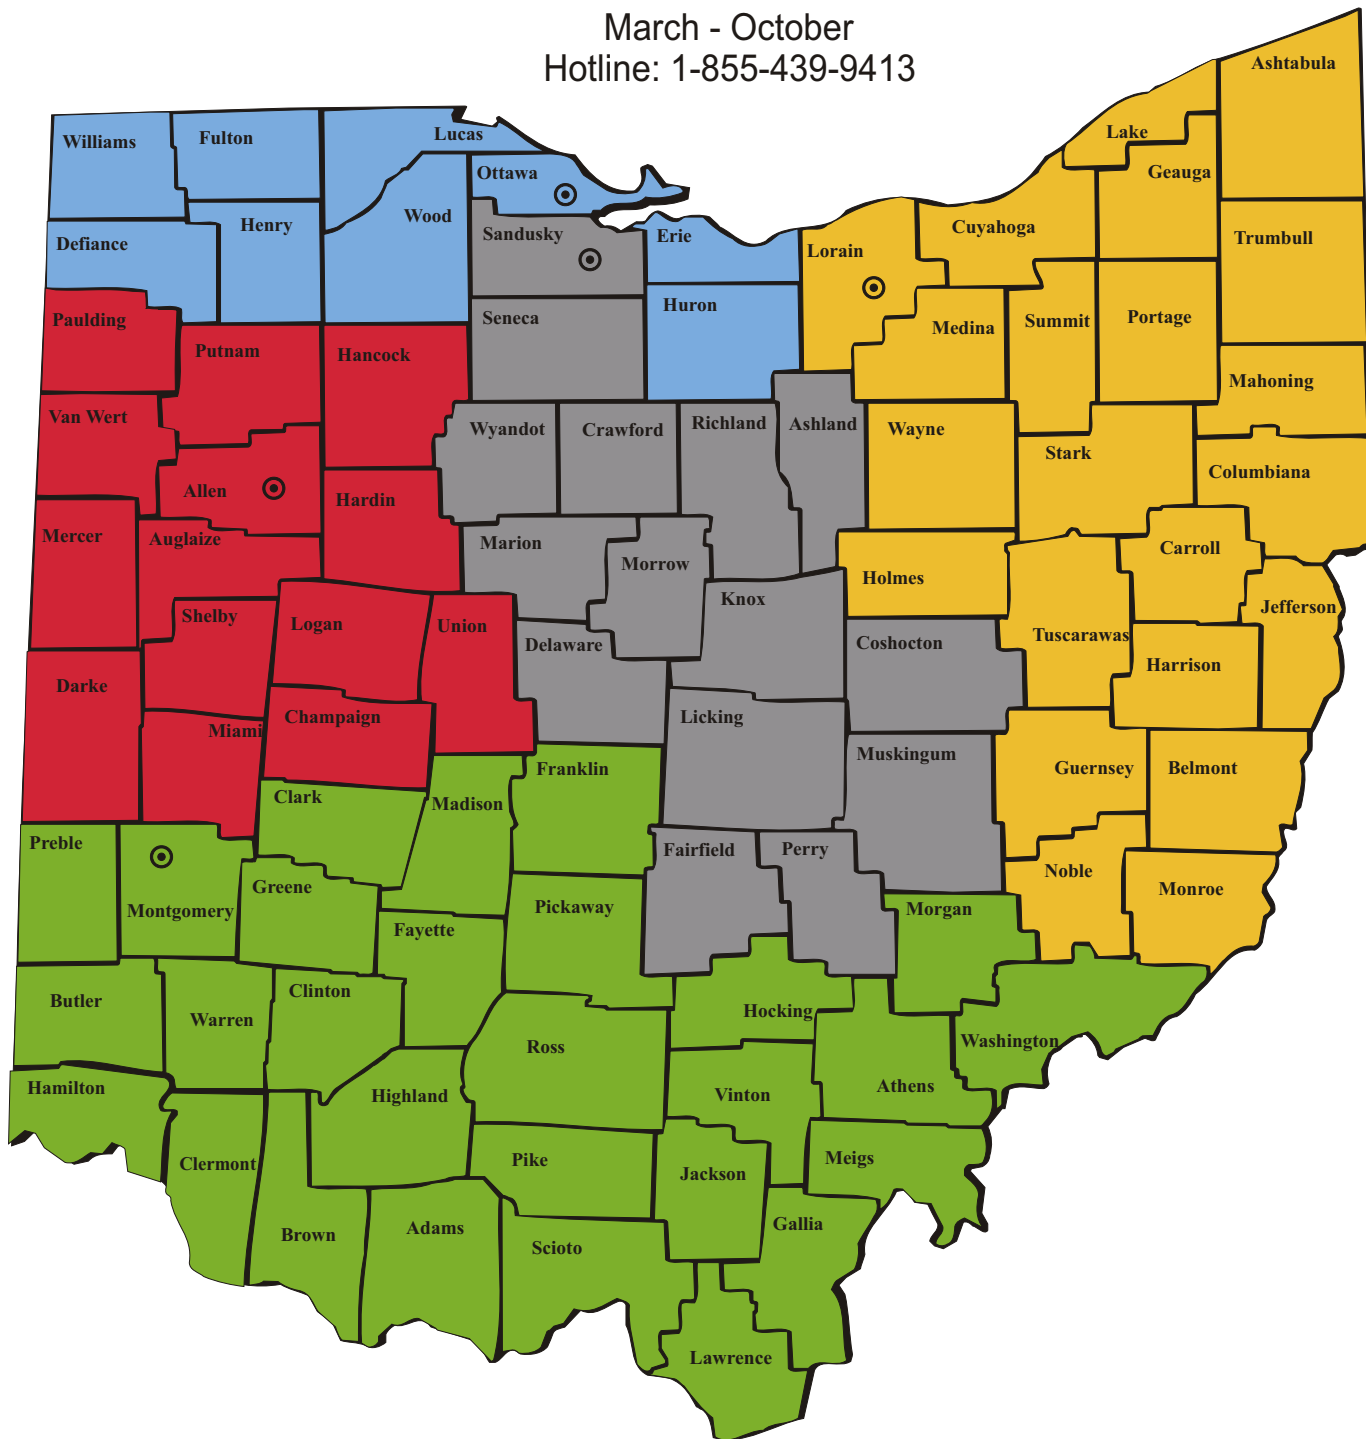

# Migrant and Seasonal Farmworker (MSFW) Outreach Map

March - October  
Hotline: 1-855-439-9413

|   |                          |              |               |
|---|--------------------------|--------------|---------------|
| <span style="color: green;">■</span> Ariana Arriaga | MSFW Outreach Specialist | Dayton DC    | (614)947-9696 |
| <span style="color: blue;">■</span> Alma Gutierrez  | MSFW Outreach Specialist | Ottawa OMJ   | (419)306-5855 |
| <span style="color: yellow;">■</span> Juanita Lopez | MSFW Outreach Specialist | Lorain AC    | (614)306-4125 |
| <span style="color: red;">■</span> Karen Susko      | MSFW Outreach Specialist | Lima AC      | (614)519-1844 |
| <span style="color: grey;">■</span> Ilda Zuniga     | MSFW Outreach Specialist | Sandusky OMJ | (419)307-0890 |