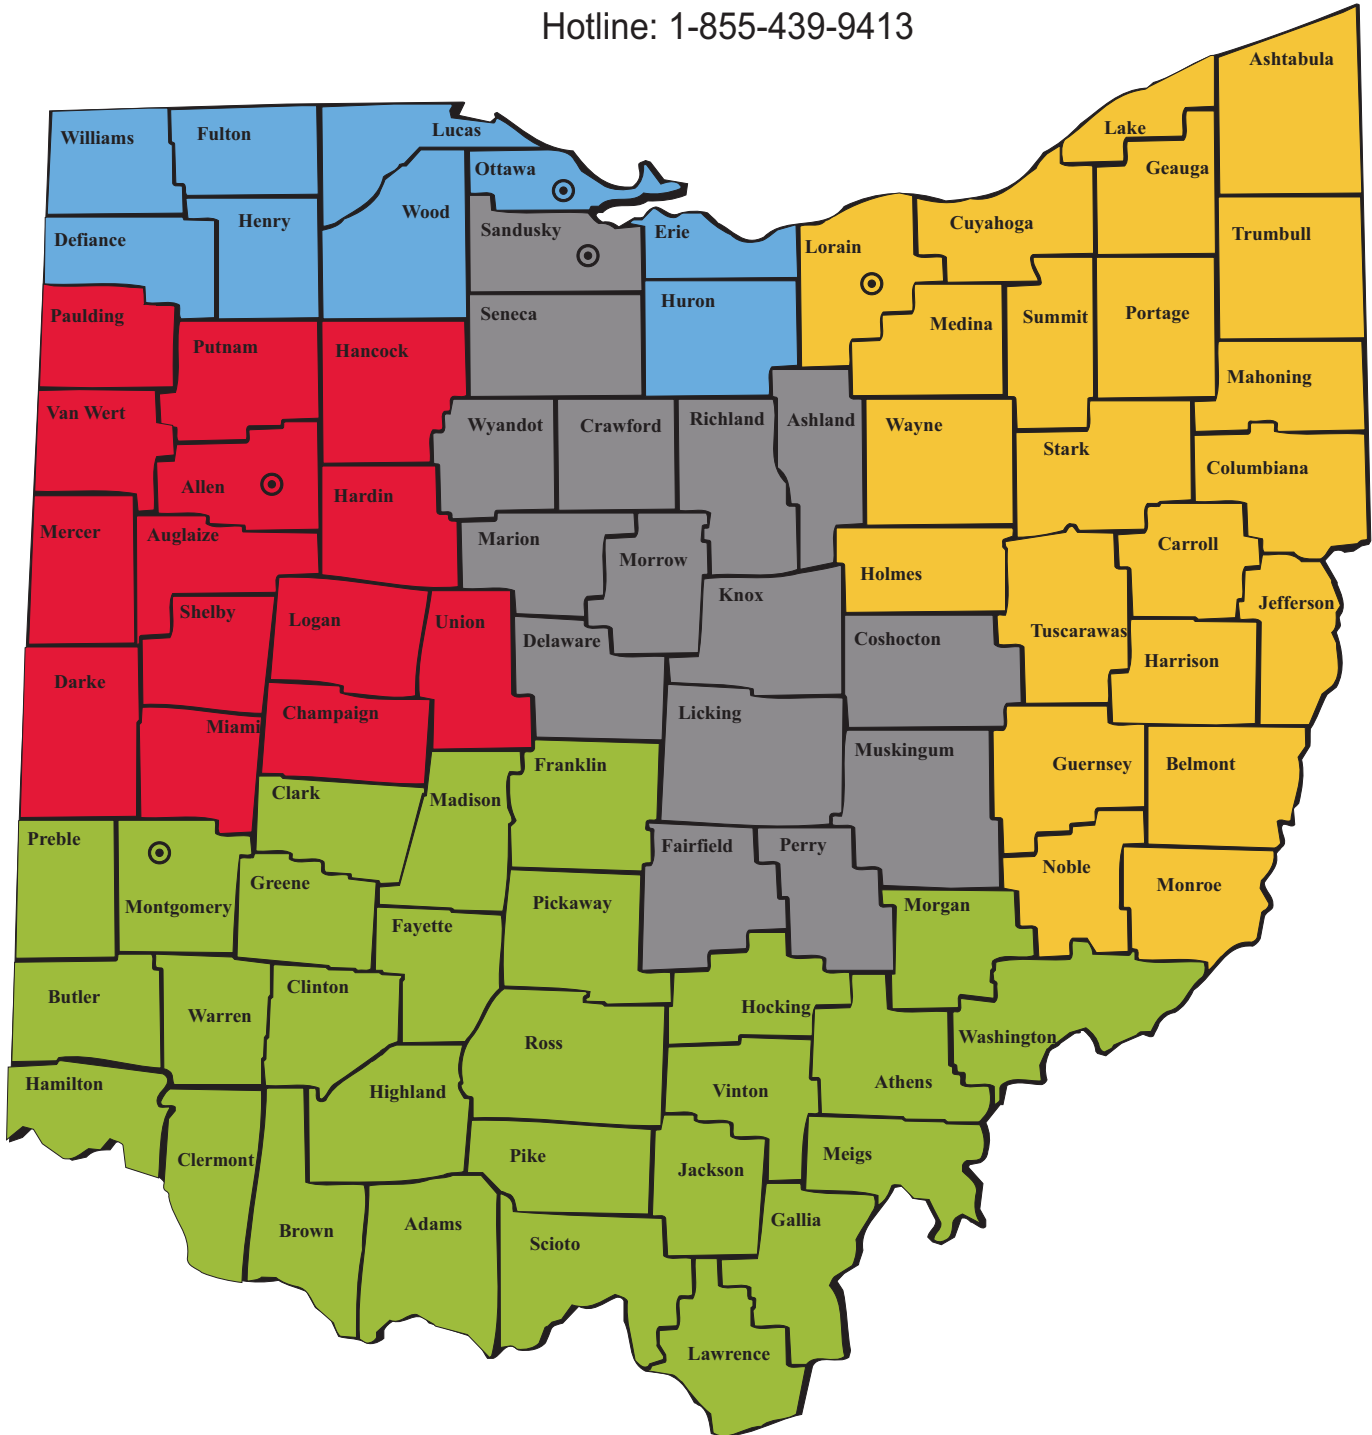

2022 Migrant and Seasonal Farmworker (MSFW) Outreach Map

Hotline: 1-855-439-9413

■ Ariana Arriaga	MSFW Outreach Specialist	Dayton DC	(614)947-9696
■ Alma Gutierrez	MSFW Outreach Specialist	Ottawa OMJ	(419)306-5855
■ Juanita Lopez	MSFW Outreach Specialist	Lorain AC	(614)306-4125
■ Karen Susko	MSFW Outreach Specialist	Lima AC	(614)519-1844
■ Yessica Garcia	MSFW Outreach Specialist	Sandusky OMJ	(419)307-0890